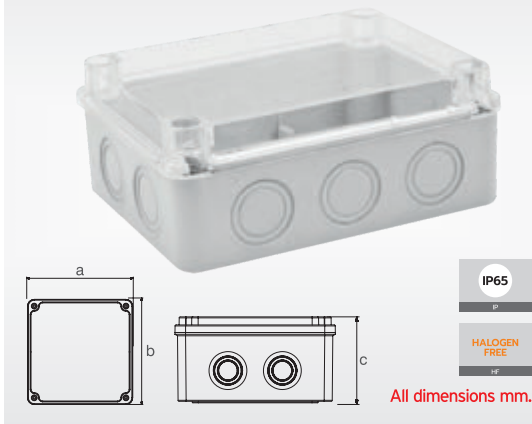

THERMOPLASTIC BUAT WITH TRANSPARENT COVER / علبه توصيل مع غطاء شفاف

Code / Measure (a x b x c)	Explanation	Box
80x120x55	Thermoplastic Buat	12 / 96
110x110x74	Thermoplastic Buat	12 / 96
120x150x80	Thermoplastic Buat	- / 30
150x150x80	Thermoplastic Buat	- / 30
190x150x80	Thermoplastic Buat	- / 30
210x120x74	Thermoplastic Buat	- / 48
200x200x80	Thermoplastic Buat	- / 30
260x150x80	Thermoplastic Buat	- / 24
280x210x74	Thermoplastic Buat	- / 24
380x280x90	Thermoplastic Buat	- / 14